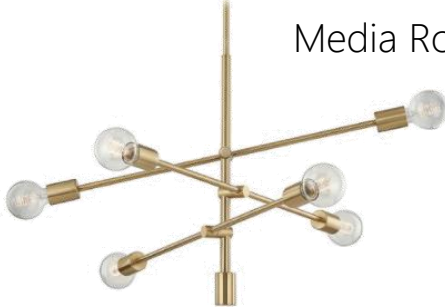

Great Room

Entry

Girls Bedroom

Primary Bedroom

Primary Bathroom

Guest Bath

Media Room

Lighting Selections Details

Room/Area	Brand	Name/Product #	Finish	Website Link
Exterior Path Front Only (6)	Kichler	Textured Black Path/ P2131807	Black	https://builderslighting.com/item/kichler-lighting-textured-black-path-light/P2131807
Exterior (Need 4)	Design Classics	Rectangle Outdoor/ 759903	Black	https://builderslighting.com/item/design-classics-powder-coated-black-rectangle-outdoor-wall-light/759903#specs
Exterior Man door	Design Classics	Rectangle Outdoor/ 759894	Black	https://builderslighting.com/item/design-classics-powder-coated-black-rectangle-outdoor-wall-light/759894
Exterior Firepit (Need 2)	Quorum Lighting	Curvo Noir/ P2303469	Noir	https://www.destinationlighting.com/item/quorum-lighting-curvo-noir-led-outdoor-wall-light/P2303469
Entry	Modern Forms	Marimba/ P2042397	Gold Leaf / Dark Bronze	https://builderslighting.com/item/marimba-34-inch-led-chandelier-gold-leaf-dark-bronze/P2042397
Den	Generation Lighting	Jane/ P2375417	MidnightBlack/ Burnished Brass	https://builderslighting.com/item/ed-ellen-degeneres-jane-24-inch-wide-midnight-brass-semi-flush-mount/P2375417#moreFrom
Boys Room	Sunlite (Amazon)	88672	Wood	Amazon Link
Girls Room	Tristan (Urban Outfitters)	Tristan/ 55384481 Color: 011	Ceramic	https://www.urbanoutfitters.com/shop/tristan-ceramic-pendant-light?color=011&type=REGULAR&size=ONE%20SIZE&quantity=1
Guest Bath (Need 2)	Mitzi by Hudson Valley	Emma/ P1924526	Aged Brass/Black	https://builderslighting.com/item/mid-century-modern-mini-pendant-light-brass-mitzi-emma-hudson-valley/P1924526
Kitchen Island	Kuzco Lighting	Eerie/ P2255610	Antique Brass	https://builderslighting.com/item/kuzco-lighting-eerie-antique-brass-led-island-light/P2255610#moreFrom
Dining	Progress Lighting	Adagio/ P2222843	Black	https://builderslighting.com/item/progress-lighting-adagio-black-chandelier/P2222843#moreFrom