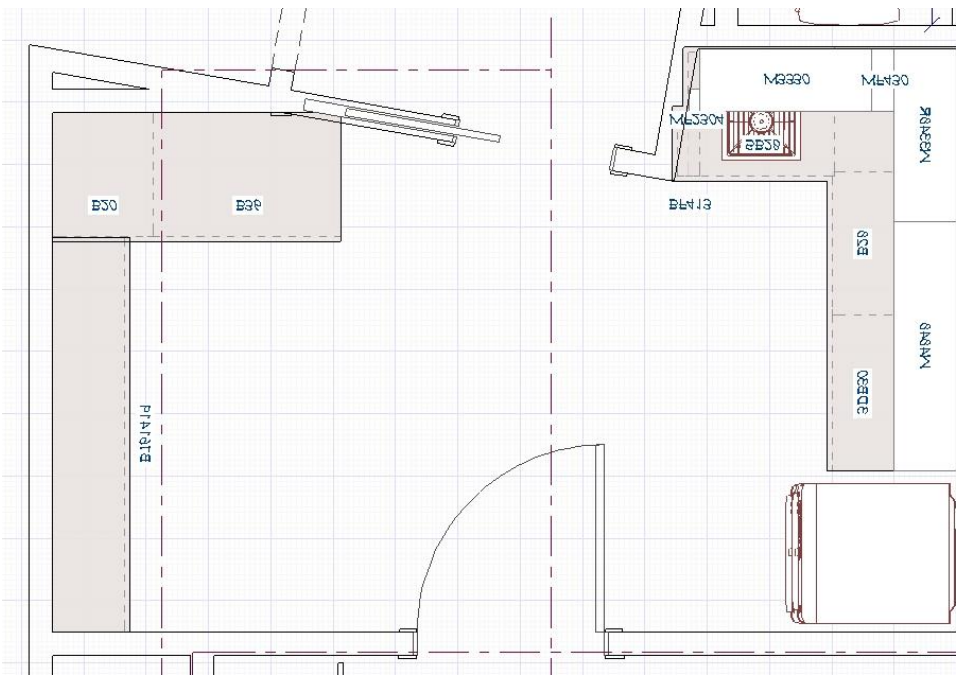

Genesis Homes – Zypher Point Lot 2 Utility

Floor: Continue Laminate Floor

Backsplash: Emser Mizu Blue
Glossy

Grout: 645 Steel Blue

Genesis Homes – Zypher Point Lot 2 Utility

Utility Backsplash
LAUNDRY SIDE ONLY

Utility Counter w NO SLAB
BACKSPLASH on any either counter

Laminate Floor

Genesis Homes – Zypher Point Lot 2 Utility

Utility

Builder: Genesis Client: Spec-Parade Lot #: 27P

Client Signature: _____ Date: _____

Floor: Lam Size: _____ Manuf: _____ Grout: _____

Layout/Notes: _____

Counter: Arctic White Size: _____ Manuf: MSI

Edge: Flat Sink: By Builder

Backsplash: Mizu Blue Glossy (Emser)

Grout: Customs 645 Steel Blue

Schluter/Edge: _____

Notes: Install straight set to bottom of upper cabinets

***Drawings/layouts are conceptual and not to scale