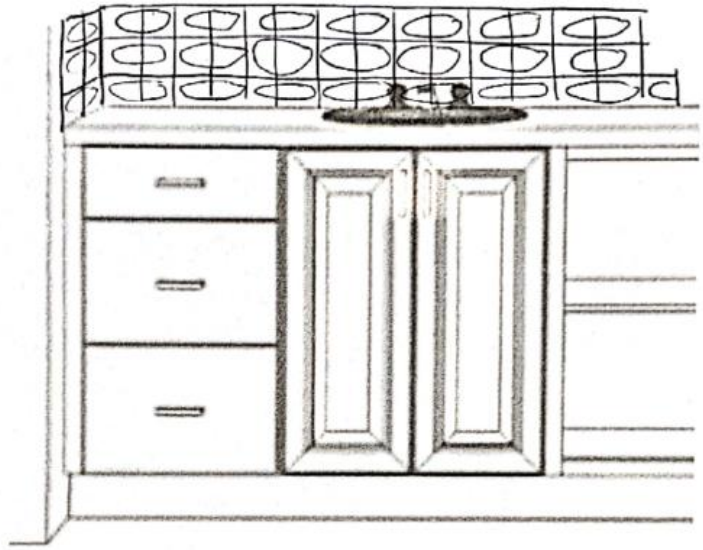

Floor: Lam Size: _____ Manuf: _____ Grout: _____

Layout/Notes: _____

Counter: Arctic White Size: _____ Manuf: MSI

Edge: Flat Sink: By Builder

Backsplash: Mizu Blue Glossy (Emser)

Grout: Customs 645 Steel Blue