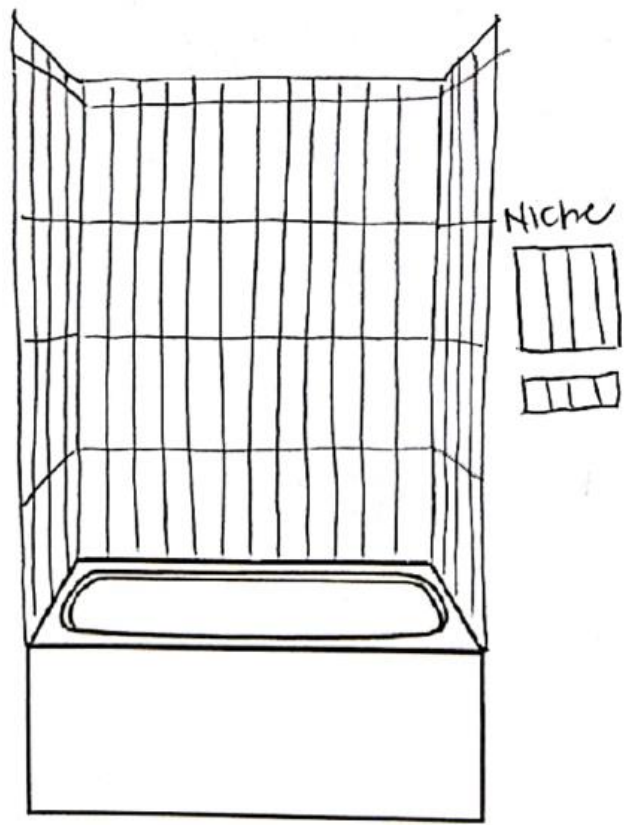

Schluter: AE100 all edges
Grout: 77 Frost

Genesis Homes – Zypher Point Lot 2 Guest Bath

Guest Bath counter w/ 8" backsplash to accommodate wall mounted plumbing

Shower Walls installed vertical & straight set

Guest Bath floor installed straight set

Hall Bath

Builder: Genesis Client: Spec-Parade Lot #: 2ZP

Client Signature: _____ Date: _____

Floor: Terazio Bianco Size: 12x24 Manuf: Emser Grout: TI Frost

Layout/Notes: Straight set

Counter: Arctic White
 Size: _____
 Manuf: MSI
 Sink: Nekoda
 Backsplash: 8" slab
 Grout: _____
 Schluter/Edge: Flat
 Notes: _____

Tile Walls: _____
Catchi IF / Ice Matte
 Size: 4x10
 Manuf: Emser
 Niche: 304-OPP Plumbing
 Shower Pan: TVB
 Grout: TI Frost
 Schluter/Edge: AE100-all edges
 Notes: Vertical / straight set

***Drawings/layouts are conceptual and not to scale