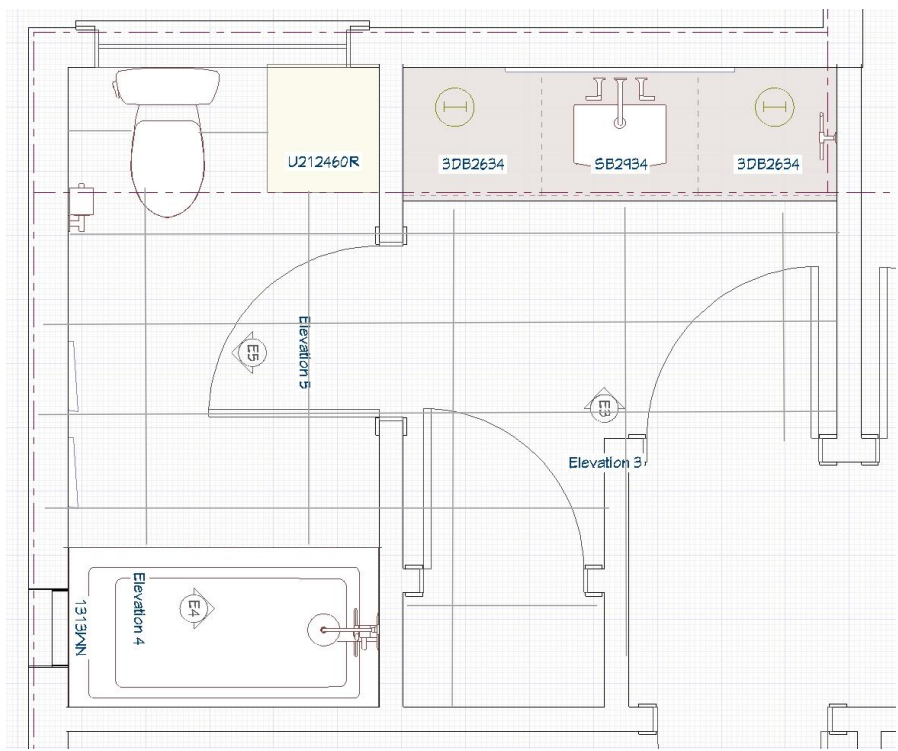

Genesis Homes – Zypher Point Lot 2 Guest Bath

Floor Tile: Emser Terazio Bianco
12x24
Install Straight Set & Horizontal
Grout: 77 Frost

Walls: Catch II Ice Matte 4x10
Installed vertical & straight set

***Niche installed opposite of plumbing

Schluter: AE100 all edges
Grout: 77 Frost

Genesis Homes – Zypher Point Lot 2 Guest Bath

Guest Bath counter w/ 8" backsplash to accommodate wall mounted plumbing

Shower Walls installed vertical & straight set

Guest Bath floor installed straight set

Hall Bath

Builder: Genesis Client: Spec-Parade Lot #: 2ZP

Client Signature: _____ Date: _____

Floor: Terazio Bianco Size: 12x24 Manuf: Emser Grout: TI Frost

Layout/Notes: Straight set

Counter: Arctic White
 Size: _____
 Manuf: MSI
 Sink: Nekoda
 Backsplash: 8" slab
 Grout: _____
 Schluter/Edge: Flat
 Notes: _____

Tile Walls: _____
Catchi IF / Ice Matte
 Size: 4x10
 Manuf: Emser
 Niche: 304-OPP Plumbing
 Shower Pan: TVB
 Grout: TI Frost
 Schluter/Edge: AE100-all edges
 Notes: Vertical / straight set