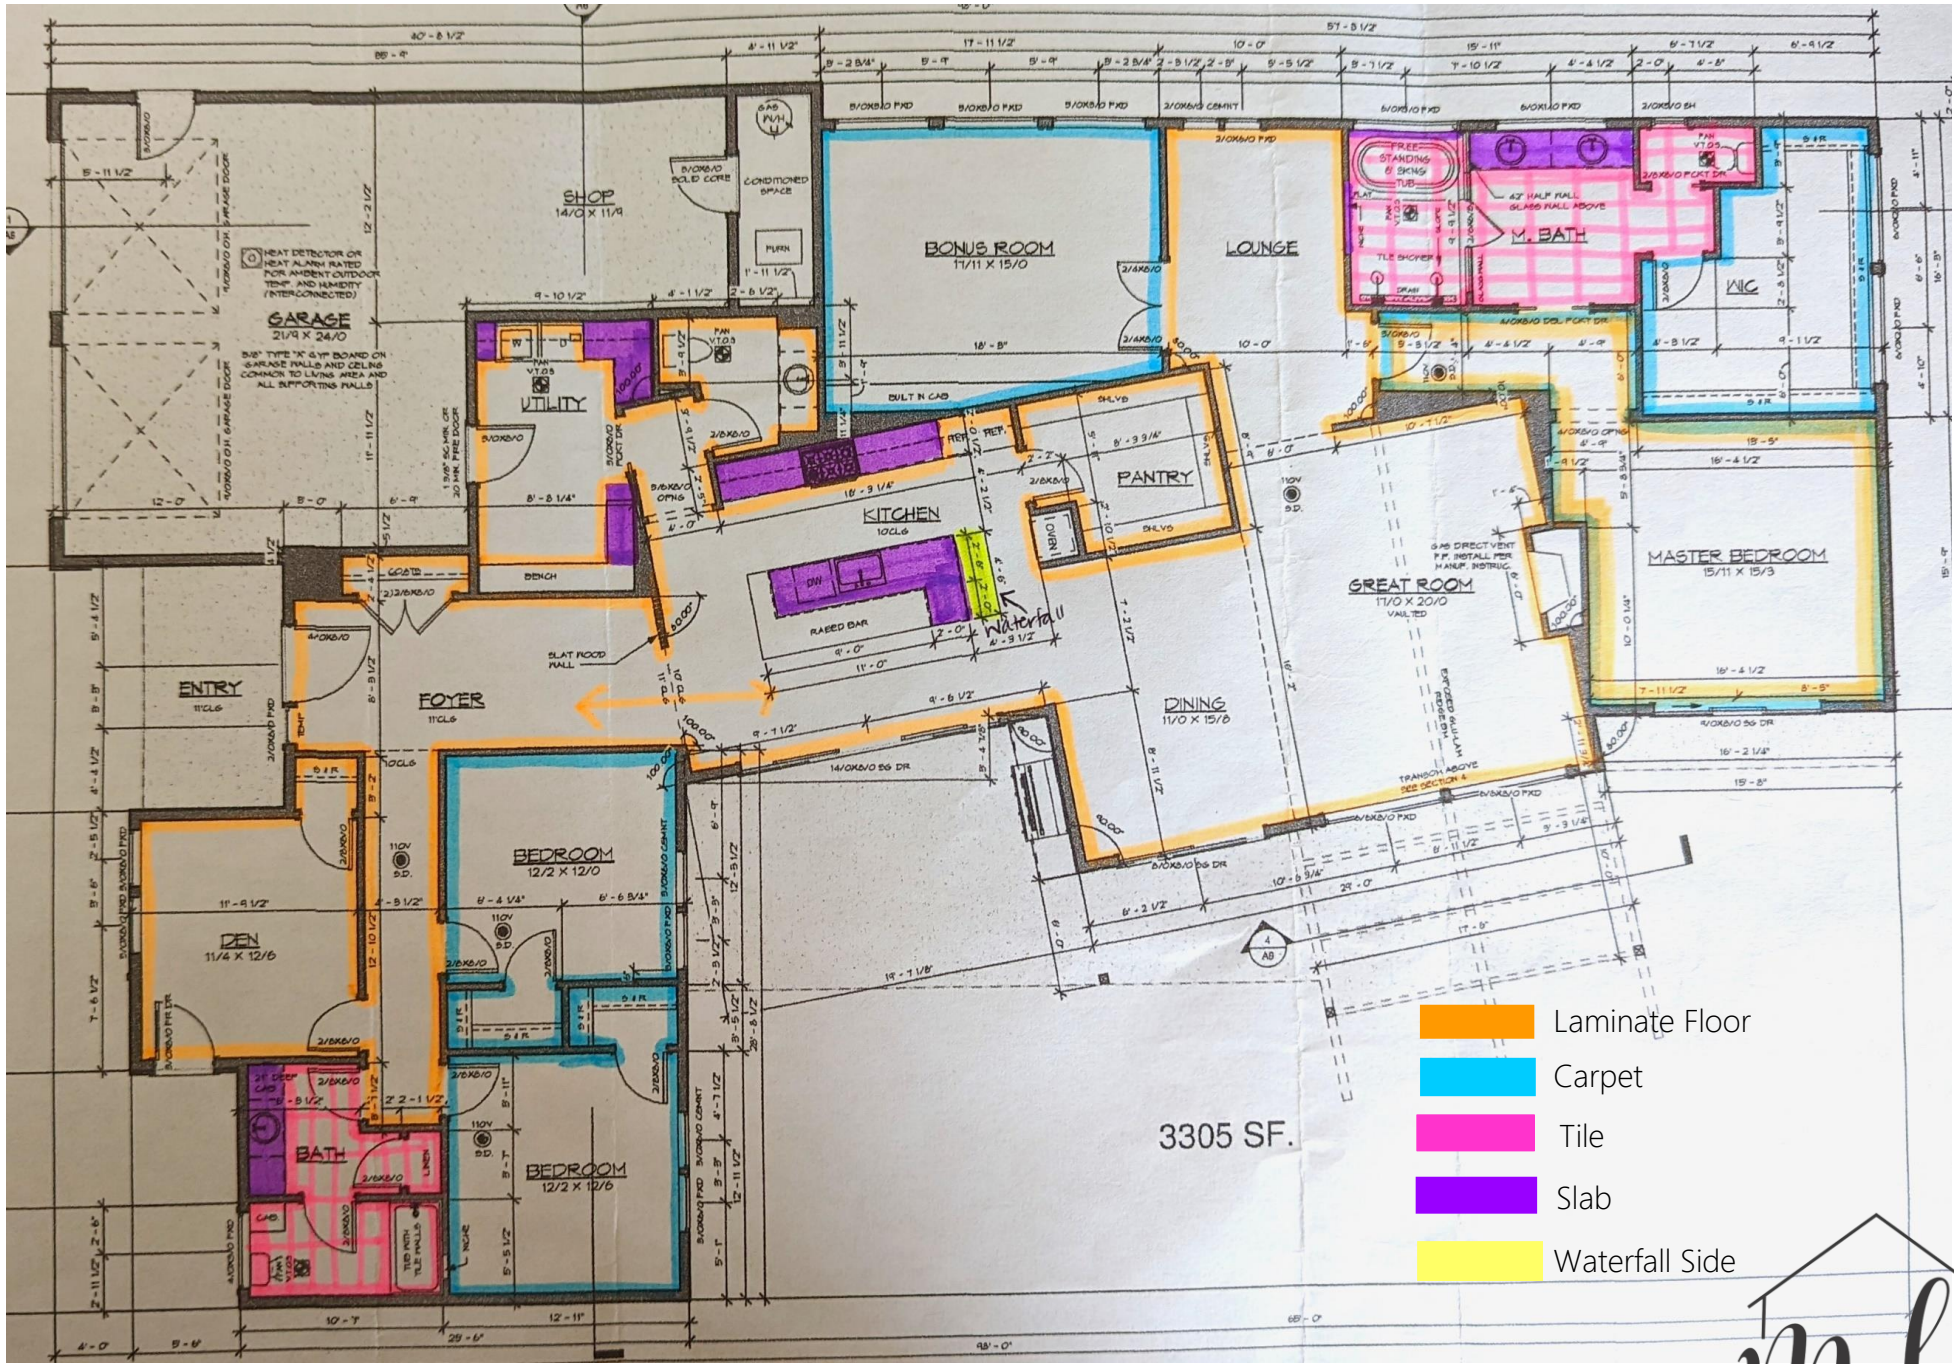

Genesis Homes – Zypher Point Lot 2 Colored Floor Plan

3305 SF.

- Laminate Floor
- Carpet
- Tile
- Slab
- Waterfall Side